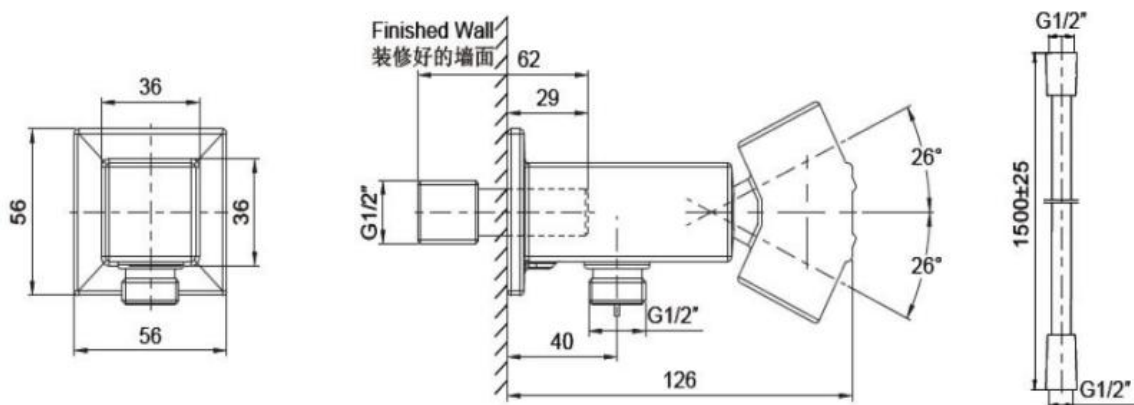

Product Specification:

Model	Finish
K-14791T	Polished Chrome (-CP)

Product Dimension:

K-14791T

Please note that the above information are subject to change without notice.